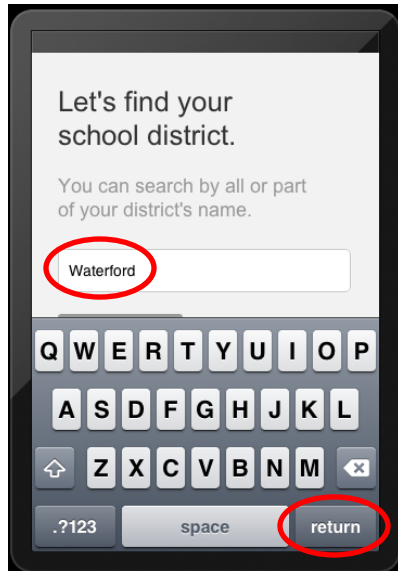

A **'Let's find your school district' screen opens'**. Type **Waterford** in the Search field and tap **return**, to hide the keypad.