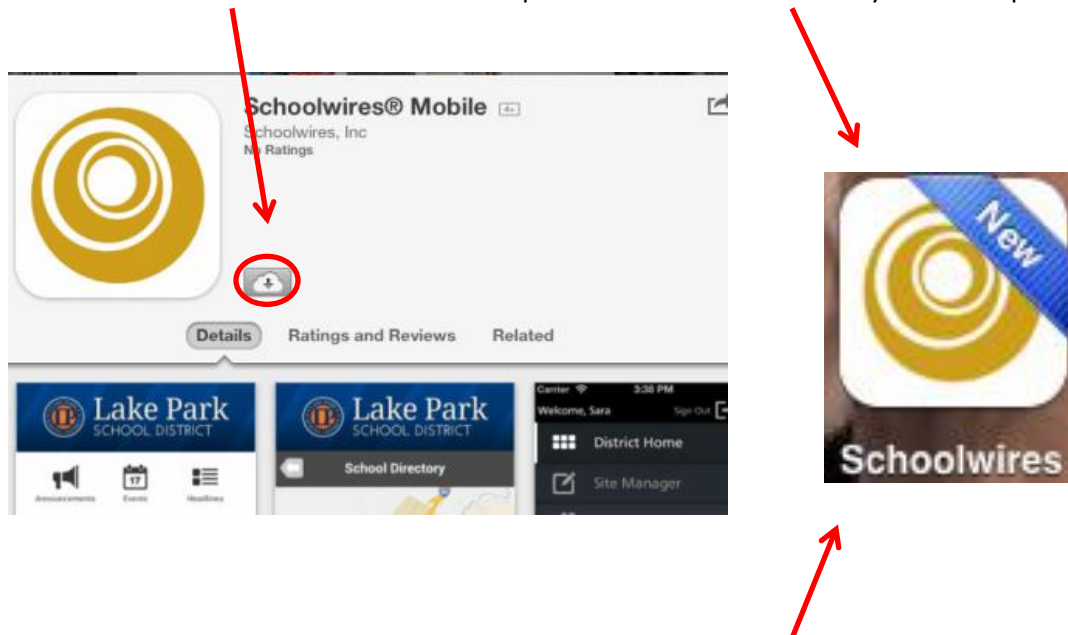

The **Schoolwires Mobile** download page opens. Click on the download icon, to install **Schoolwires Mobile**. **Schoolwires Mobile** downloads and places a **Schoolwires** icon on your desktop.