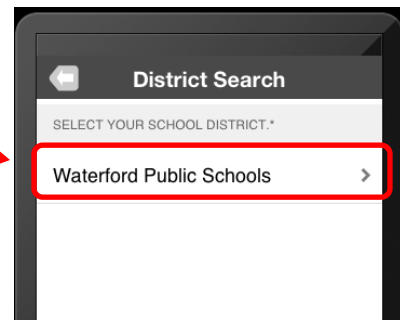

The **Schoolwires Mobile** download page opens. Click on the download icon, to install **Schoolwires Mobile**. **Schoolwires Mobile** downloads and places a **Schoolwires** icon on your desktop.

Navigate to your home screen & tap on the newly downloaded **Schoolwires** icon.

A **'Let's find your school district' screen opens'**. Type **Waterford** in the Search field and tap **return**, to hide the keypad.

Tap on the **Search** button.

Select **Waterford Public Schools** from the resulting screen.