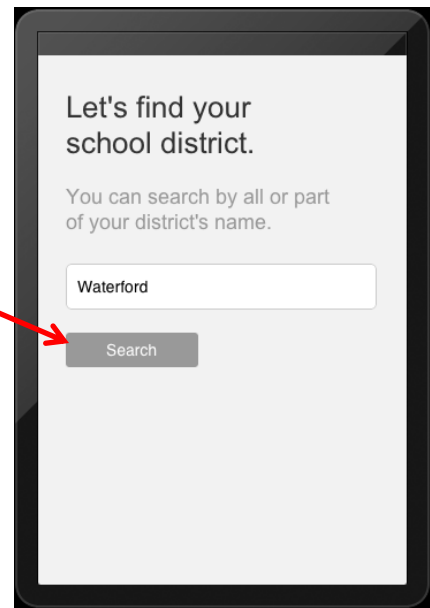

The Waterford Public School Mobile App

To install the Waterford Public School's Mobile App on your Smartphone, navigate to www.waterfordschools.org on the internet from your smartphone.

Along the top of the screen you will see the **Schoolwires Mobile** logo and a **View** button. Tap on the **View** button.

The **Schoolwires Mobile** download page opens. Click on the download icon, to install **Schoolwires Mobile**. **Schoolwires Mobile** downloads and places a **Schoolwires** icon on your desktop.

Navigate to your home screen & tap on the newly downloaded **Schoolwires** icon.

A **'Let's find your school district' screen opens'**. Type **Waterford** in the Search field and tap **return**, to hide the keypad.

Tap on the **Search** button.

Select **Waterford Public Schools** from the resulting screen.