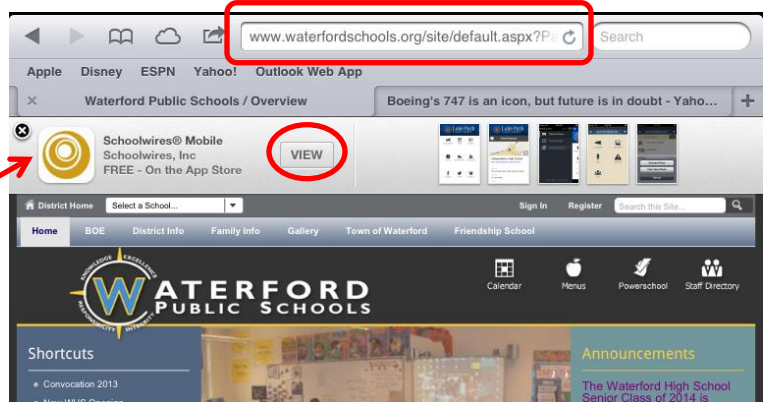

The Waterford Public School Mobile App

To install the Waterford Public School's Mobile App on your Smartphone, navigate to www.waterfordschools.org on the internet from your smartphone.

Along the top of the screen you will see the **Schoolwires Mobile** logo and a **View** button. Tap on the **View** button.

The **Schoolwires Mobile** download page opens. Click on the download icon, to install **Schoolwires Mobile**. **Schoolwires Mobile** downloads and places a **Schoolwires** icon on your desktop.

Navigate to your home screen & tap on the newly downloaded **Schoolwires** icon.