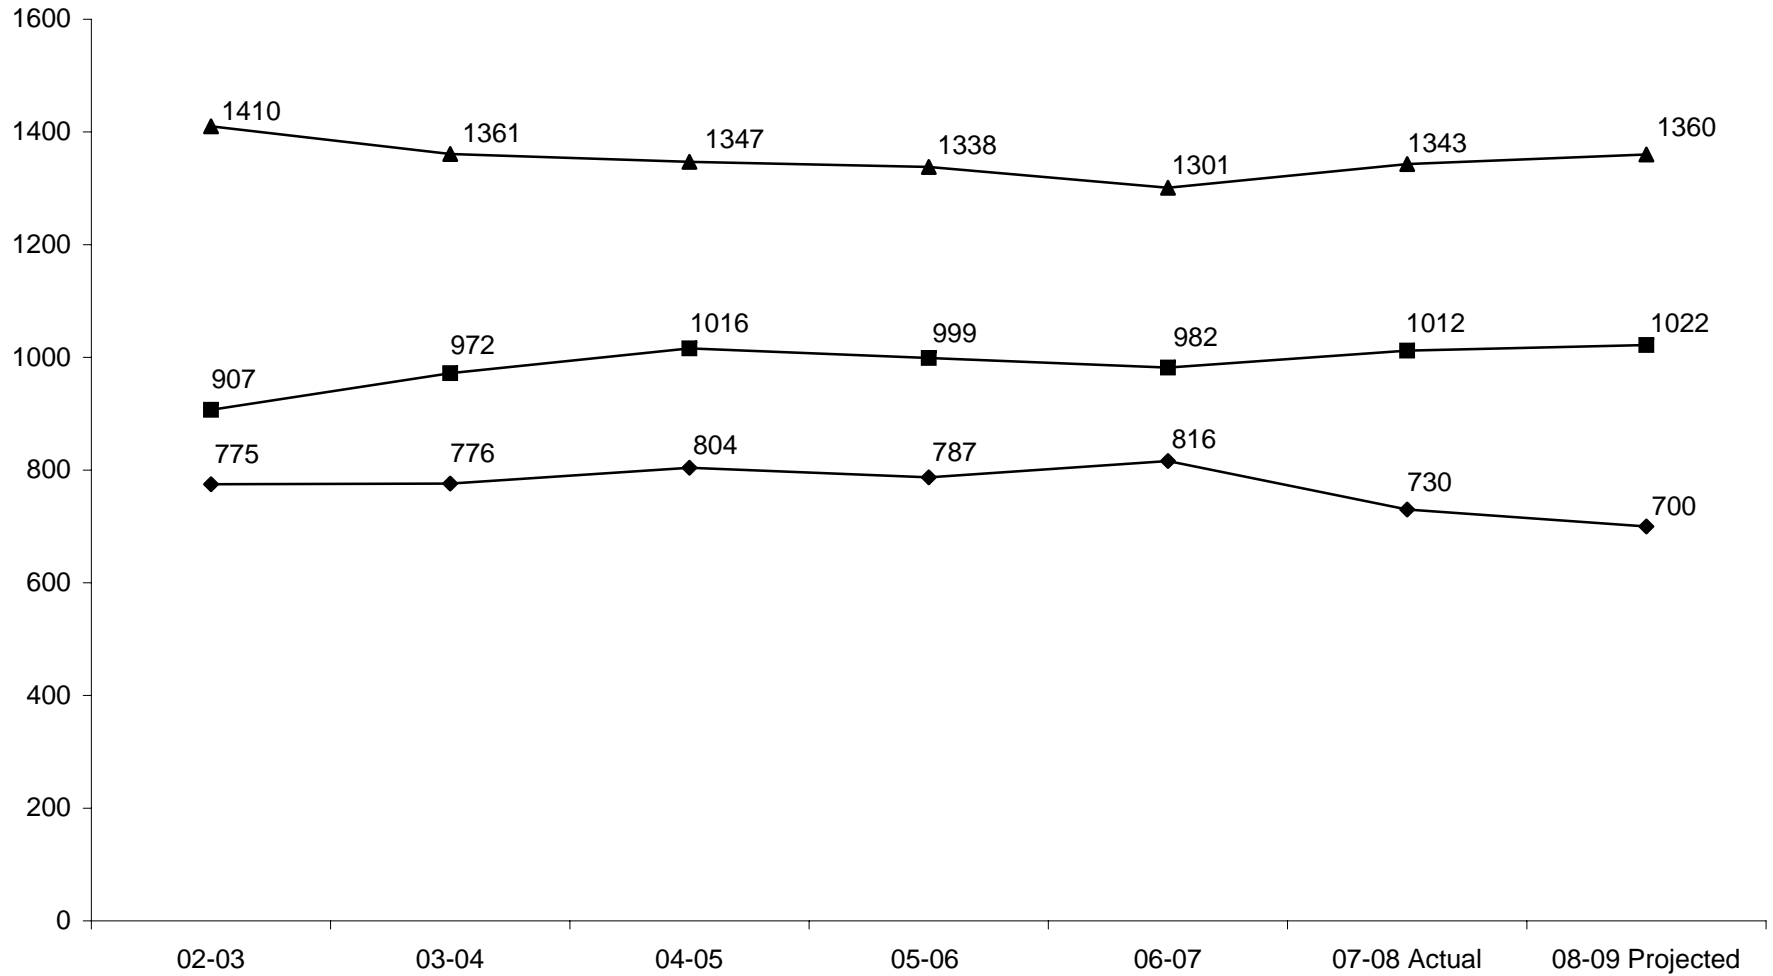

WATERFORD ENROLLMENT BY GRADE CONFIGURATION ACTUAL AND PROJECTED (08-09)

Numbers do not include out-of-district students. Elementary number includes The Friendship School.

◆ GRADES 6-8 ■ GRADES 9-12 ▲ GRADES PK-5