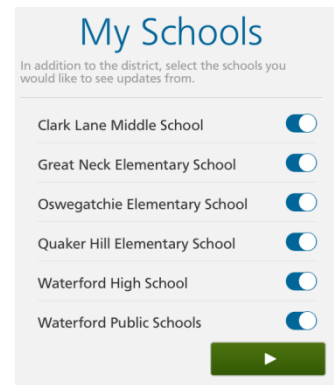

The first time you open the Waterford Public Schools App, you will be prompted to select the schools you would like to see updates from (as shown here).