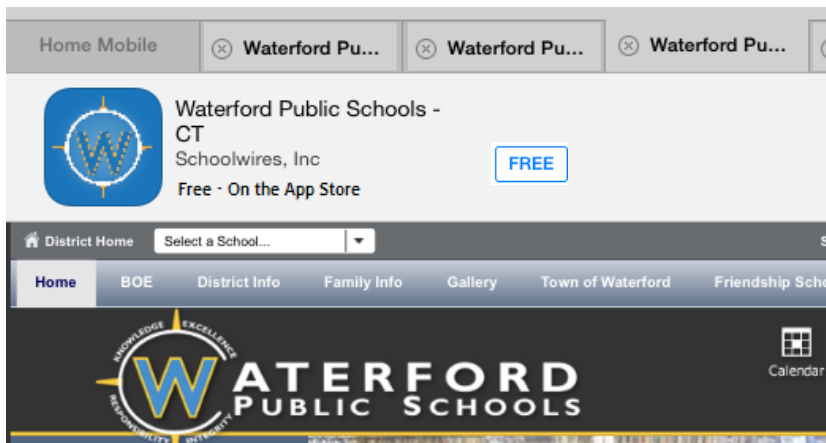

Waterford Public Schools Mobile App

Waterford Public Schools is pleased to announce its **NEW** mobile App.

Download the newest WPS App to 'stay abreast' of all the happenings at your school.

To install the new WPS Mobile App, download the App, available from the top banner on the WPS mobile site: www.waterfordschools.org as shown in graphic #1 below.

OR go to the App store and search for **Waterford** or **Waterford Public**. Scroll through the results and locate **Waterford Public Schools-CT** as shown in graphic #2 below.

#1- Waterford Public School-Mobile App

Available for download from www.waterfordschools.org